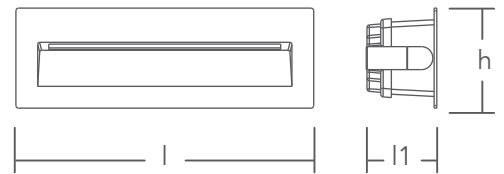

## PRODUCT HIGHLIGHTS

- ~ Recessed fitting for wall installation for outdoor and indoor use
- ~ High brightness LED light with consistent colour temperature
- ~ Body made of die-cast aluminium
- ~ No UV or IR emissions. No mercury
- ~ Long service lifetime of 30'000 hours

## GENERAL CHARACTERISTICS

Product Name	LD WR062207 3W 230V WW IP67
Energy Efficiency Label	A
Materials	Body Die-cast Aluminium Diffuser Clear Glass
Service Lifetime	30'000 hours
Start Time from 0% to 100%	0 sec
Mercury Content	0.0 mg
Ingress Protection	IP65
IK Rating	IK06
Dimensions (l x h, l1)	226 x 76 mm; 54 mm
Weight	564 g

## LIGHT CHARACTERISTICS

Product Reference	WR062207 6W/VWFL/830
Luminous Flux	330 lm
Luminous Efficiency	55 lm/W
Luminous Intensity	-
Beam Angle	65°
Colour Name	Warm White
Colour Temperature (CCT)	3'000 K
CRI	> 80