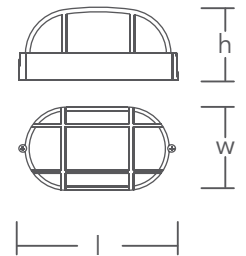

**Oval Bulkhead Light  
Surface Mounted  
BOSM211044 IP44**

## GENERAL CHARACTERISTICS

Product Name	Oval Bulkhead Light Surface Mounted BOSM211044 IP44
Base	E27 (max 40W)
Materials	Body Aluminium Cover Tempered Glass
Ingress Protection	IP44
Dimensions (l x h x w)	213 x 107 x 95 mm