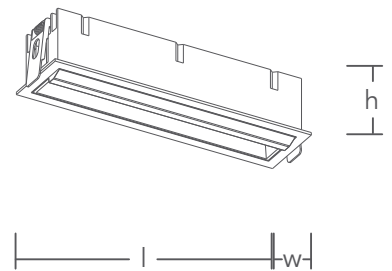

**Architectural Serie
Wallwasher
ASW2005
21W 700mA GW IP20**

PRODUCT HIGHLIGHTS

- ~ LED Wallwasher from the Architectural Serie with consistent colour temperature
- ~ Operates with 700 mA constant current LED driver (driver not included)
- ~ Excellent Colour Rendering (CRI > 92)
- ~ Recommended for public areas such as receptions, lobbies, corridors...
- ~ Simple recessed installation suitable for wall thickness (from 1 mm to 35 mm)
- ~ Uniform light distribution
- ~ Long service lifetime of 25'000 hours
- ~ 3'000 K and 4'000 K versions available upon request
- ~ No UV or IR emissions. No mercury
- ~ Available in white or black

GENERAL CHARACTERISTICS

Product Name	Architectural Serie Wallwasher ASW2005 21W 700mA GW IP20
Energy Efficiency Label	A
Materials	Body Aluminium
LED Type	SMD
LED Quantity	5
Average Lifetime	25'000 hours
Start Time from 0% to 100%	0 sec
Mercury Content	0.0 mg
Ingress Protection	IP20
Dimensions (l x w x h)	206 x 54 x 47 mm
Cut-Out	201 x 49 mm

ELECTRICAL CHARACTERISTICS

System Power	21W
Forward Voltage	30V DC
Forward Current	700 mA

LIGHT CHARACTERISTICS

Product Reference	ASW2005SP927
Luminous Flux	1'785 lm
Luminous Efficiency	85 lm/W
Beam Angle	15° x 50° x 35° x 75°
Colour Name	Gold White
Colour Temperature (CCT)	2'700 K
CRI	> 92