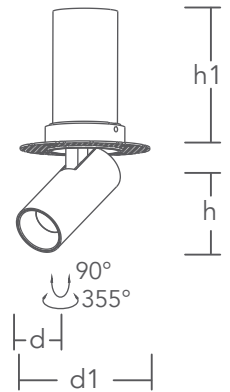

**Architectural Serie
Trimless Extractable
Downlight ASDAT0410
7W 350mA WW IP20**

PRODUCT HIGHLIGHTS

- Trimless Extractable LED Downlight from the Architectural Serie with consistent colour temperature
- Smart mechanical design allowing precise rotation of 355° and tilt angle adjustment up to 90°
- Excellent Colour Rendering (CRI > 92)
- Operates with 350 mA constant current LED driver (driver not included)
- Simple recessed installation suitable for various ceiling thickness (from 1 mm and above)
- Uniform light distribution
- Long service lifetime of 25'000 hours
- 2'700 K and 4'000 K versions available upon request
- No UV or IR emissions. No mercury
- Available in white or black

GENERAL CHARACTERISTICS

Product Name	Architectural Serie Trimless Extractable Downlight ASDAT0410 7W 350mA WW IP20	
Energy Efficiency Label	A	
Materials	Body	Aluminium
LED Type	COB	
LED Quantity	1	
Average Lifetime	25'000 hours	
Start Time from 0% to 100%	0 sec	
Mercury Content	0.0 mg	
Ingress Protection	IP20	
Dimensions (d x h; d1 x h1)	Ø 40 x 90 mm; Ø 100 x 109 mm	
Cut-Out	Ø 70 mm	

ELECTRICAL CHARACTERISTICS

System Power	7W
Forward Voltage	19V DC
Forward Current	350 mA

LIGHT CHARACTERISTICS

Product Reference	ASDAT0410FL930			ASDAT0410WF930			ASDAT0410VW930		
Luminous Flux	580 lm			580 lm			580 lm		
Luminous Efficiency	83 lm/W			83 lm/W			83 lm/W		
Luminous Intensity	1'541 cd			805 cd			486 cd		
Beam Angle	24°			36°			60°		
Colour Name	Warm White			Warm White			Warm White		
Colour Temperature (CCT)	3'000 K			3'000 K			3'000 K		
CRI	> 92			> 92			> 92		
	DISTANCE (m)	CONE DIAMETER (m)	ILLUMINANCE (lx)	DISTANCE (m)	CONE DIAMETER (m)	ILLUMINANCE (lx)	DISTANCE (m)	CONE DIAMETER (m)	ILLUMINANCE (lx)
	0.5	0.20	6'164	0.5	0.33	3'220	0.5	0.54	1'944
	1.0	0.39	1'541	1.0	0.66	805	1.0	1.08	486
	1.5	0.59	685	1.5	1.00	358	1.5	1.62	216
	2.0	0.79	385	2.0	1.33	201	2.0	2.16	121
	2.5	0.99	247	2.5	1.66	129	2.5	2.71	78
	3.0	1.18	171	3.0	1.99	89	3.0	3.25	53