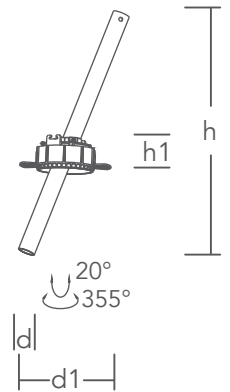

CREO Light.  
Light years ahead.

**Architectural Serie  
Extractable Long  
Downlight ASDAL0840  
7W 350mA WW IP20**

## GENERAL CHARACTERISTICS

Product Name	Architectural Serie Extractable Long Downlight ASDAL0840 7W 350mA WW IP20
Energy Efficiency Label	A
Materials	Body Aluminium
LED Type	COB
LED Quantity	1
Average Lifetime	25'000 hours
Start Time from 0% to 100%	0 sec
Mercury Content	0.0 mg
Ingress Protection	IP20
Dimensions (d x h; d1 x h1)	Ø 82 x 400 mm; Ø 140 x 400 mm
Cut-Out	Ø 95 mm

## LIGHT CHARACTERISTICS

Product Reference	ASDAL0840WF930	ASDAL0840VW930
Luminous Flux	595 lm	595 lm
Luminous Efficiency	85 lm/W	85 lm/W
Luminous Intensity	973 cd	662 cd
Beam Angle	35°	50°
Colour Name	Warm White	Warm White
Colour Temperature (CCT)	3'000 K	3'000 K
CRI	>92	>92

DISTANCE (m)	CONE DIAMETER (m)	ILLUMINANCE (lx)	DISTANCE (m)	CONE DIAMETER (m)	ILLUMINANCE (lx)
0.5	0.26	3'892	0.5	0.44	2'648
1.0	0.51	973	1.0	0.88	662
1.5	0.77	432	1.5	1.33	294
2.0	1.02	243	2.0	1.77	165
2.5	1.28	156	2.5	2.22	106
3.0	1.53	108	3.0	2.66	73