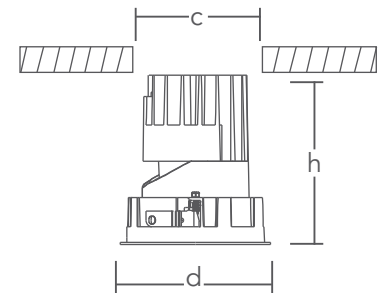

## GENERAL CHARACTERISTICS

|                         |   |
|-------------------------|---|
| Product Name            | Infinite Round Wall Washer Frame Downlight IP20 |
| Energy Efficiency Label | A+  |
| Materials:              | Trim Die-cast aluminium                         |
|                         | Housing Die-cast aluminium                      |
|                         | Reflector PC                                    |
| LED Brand               | CITIZEN™  |
| LED Type                | COB   |
| LED Quantity            | 1 Module  |
| Service Lifetime        | 50'000 hours                                    |
| Ingress Protection      | IP20  |

## ELECTRICAL & PHOTOMETRIC CHARACTERISTICS

| Product reference | RATED POWER | FORWARD CURRENT | BEAM ANGLE | CCT     | CRI  | LUMINOUS FLUX (lm) | LUMINOUS INTENSITY (cd) | DIAMETER (d) (mm) | HEIGHT (h) (mm) | CUT-OUT (c) (mm) | WEIGHT (g) |
|-------------------|-------------|-----------------|------------|---------|------|--------------------|-------------------------|-------------------|-----------------|------------------|------------|
| IRWF10930- □ * xx | 18 W        | 500 mA          | -          | 3'000 K | > 90 | 1'700              | 600                     | Ø110              | 128             | Ø100             | 600        |
| IRWF12930- □ * xx | 25 W        | 700 mA          | -          | 3'000 K | > 90 | 2'600              | 790                     | Ø137              | 159             | Ø125             | 800        |
| IRWF15930- □ * xx | 38 W        | 1'050 mA        | -          | 3'000 K | > 90 | 3'500              | 1'100                   | Ø162              | 190             | Ø150             | 1'300      |