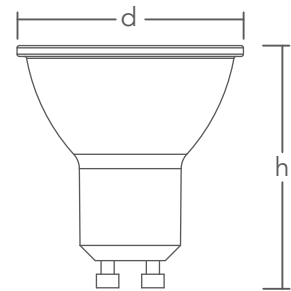

GENERAL CHARACTERISTICS

Product Reference	LD PAR16 G6 7W/230V/WFL/830/GU10/DIM
Shape	PAR16
Base	GU10
Dimmable	Yes
Energy Efficiency Label	A+
Materials	Housing Thermo-plastic Diffuser Plastic optic smooth lens
LED Type	BRIDGELUX™
LED Quantity	8
Service Lifetime	15'000 hours
Start Time from 0% to 100%	0 sec
Mercury Content	0.0 mg
Ingress Protection	IP20
Dimensions (d x h)	Ø 50 x 54 mm

ELECTRICAL CHARACTERISTICS

Rated Power	7W
Operating Frequency	50-60 Hz
Input Voltage	220-240V
Power Factor	0.7

LIGHT CHARACTERISTICS

Luminous Flux	500 lm
Luminous Intensity	950 cd
Beam Angle	36°
Colour Name	Warm White
Colour Temperature (CCT)	3'000 K
CRI	> 80