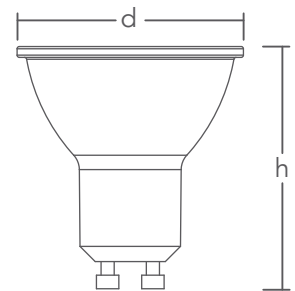

GENERAL CHARACTERISTICS

Product Reference	LD PAR16 G5 7W/230V/WFL/840/GU10/DIM
Shape	PAR16
Base	GU10
Dimmable	Yes
Energy Efficiency Label	A+
Materials	Housing Thermo-plastic Diffuser Plastic optic smooth lens
LED Type	BRIDGELUX™
LED Quantity	8
Service Lifetime	25'000 hours
Start Time from 0% to 100%	0 sec
Mercury Content	0.0 mg
Ingress Protection	IP20
Dimensions (d x h)	Ø 50 x 54 mm

ELECTRICAL CHARACTERISTICS

Rated Power	7W
Operating Frequency	50-60 Hz
Input Voltage	220-240V
Power Factor	0.7

LIGHT CHARACTERISTICS

Luminous Flux	520 lm
Luminous Intensity	1'040 cd
Beam Angle	36°
Colour Name	Neutral White
Colour Temperature (CCT)	4'000 K
CRI	> 80